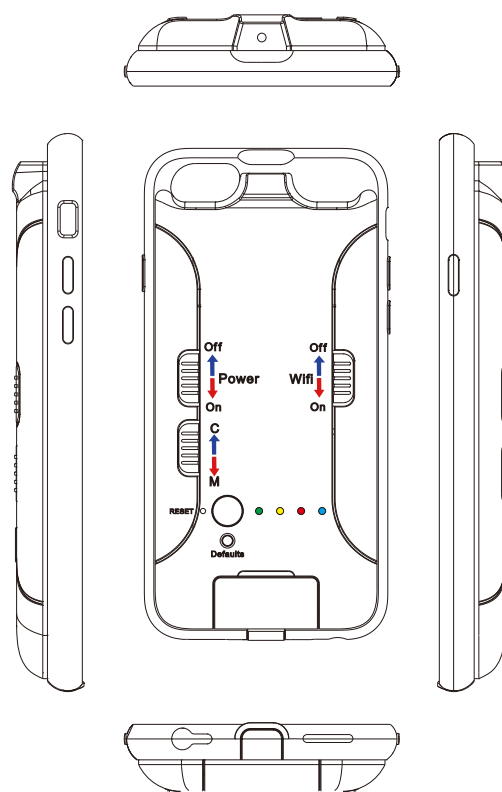

Product Sketch

Specification

Built-in Camera Module	
Built-in Image Sensor	1/3" progressive CMOS sensor
Sensor Resolution	2592x1944
Sensor Sensitivity	3.3 Lux @ F 2.0
Lens F/No.	F 3.2
Focal Length	4mm
Angle of View	66°
Video Spec.	
Algorithm	H.264, JPEG
File Format	MOV, JPG
Video Recording Mode	Manual
Recording Capability	1920x1080
Frame Rate	Up to 30 fps
Digital Zoom	4X
Wi-Fi Spec.	
Wi-Fi	Built-in Wi-Fi Module (IEEE 802.11b/g/n)
Wi-Fi Protocol	RTSP
Storage & I/O	
Memory Type	Micro SD Card (Support SDHC max=32GB)
Data Interface	Mini USB 2.0
Misc.	
Date/Time Table	YYYY/MM/DD, HH:MM:SS
Snapshot	Recording and playback video
Power	
Power Input	DC 5V
Power Consumption	380-420mA (Wi-Fi OFF) (Wi-Fi ON+80mA)
Charging Time	240 min (400mA)
Battery Input	DC 3.7V / 1200 mA high polymers battery (XK704041)
Battery Lifetime	1080P Continuous recording 170min (Wi-Fi OFF + LED OFF)
	1080P Continuous recording 150min (Wi-Fi OFF + LED ON)
	1080P Continuous recording 130min (Wi-Fi ON + LED OFF)
	1080P Continuous recording 110min (Wi-Fi ON + LED ON)
	720P Continuous recording 185min (Wi-Fi OFF + LED OFF)
	720P Continuous recording 165min (Wi-Fi OFF + LED ON)
	720P Continuous recording 145min (Wi-Fi ON + LED OFF)
	720P Continuous recording 125min (Wi-Fi ON + LED ON)
	WVGA Continuous recording 200min (Wi-Fi OFF + LED OFF)
	WVGA Continuous recording 180min (Wi-Fi OFF + LED ON)
WVGA Continuous recording 160min (Wi-Fi ON + LED OFF)	
WVGA Continuous recording 140min (Wi-Fi ON + LED ON)	
Recording Time	160min @ 1920x1080 resolution (16GB memory card)
Physical	
Vibration Alert	Power on/off, Recording, Low battery
Dimension	70x140x15 (mm)
Weight	74g

Standard Accessories

*Specifications are subject to change without prior notice.

CE/FCC Certified